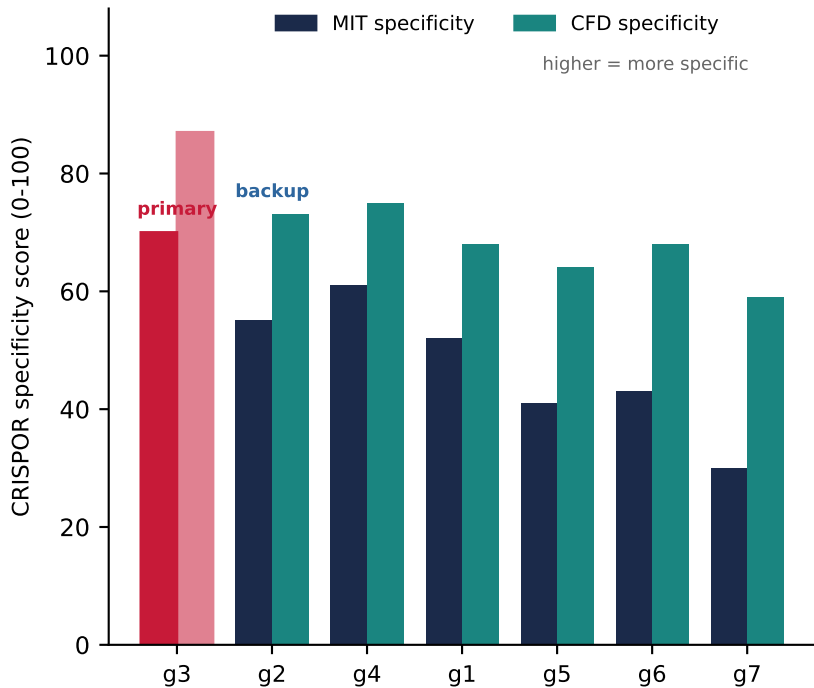

## A. Guide specificity (CRISPOR, hg38)

## B. g3 off-targets: three-tool agreement